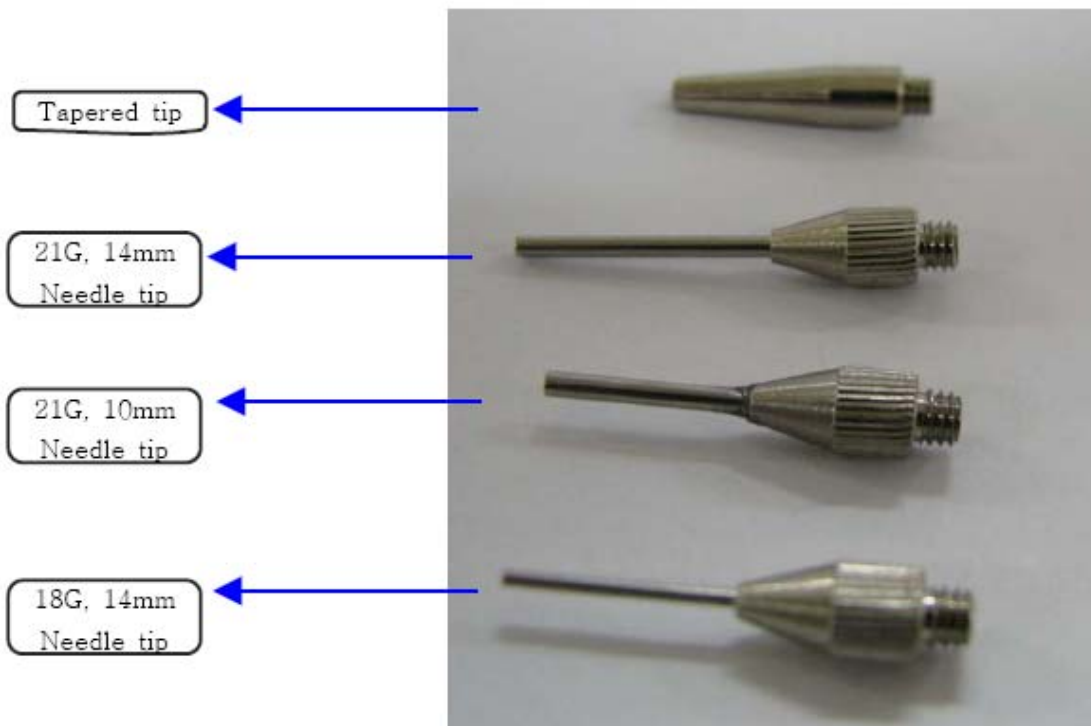

*Dental handpiece set

1.Handpiece

2.Reflect mirror tip

3.Tapered tip & Needle tips

Tapered tip

21G, 14mm
Needle tip

21G, 10mm
Needle tip

18G, 14mm
Needle tip